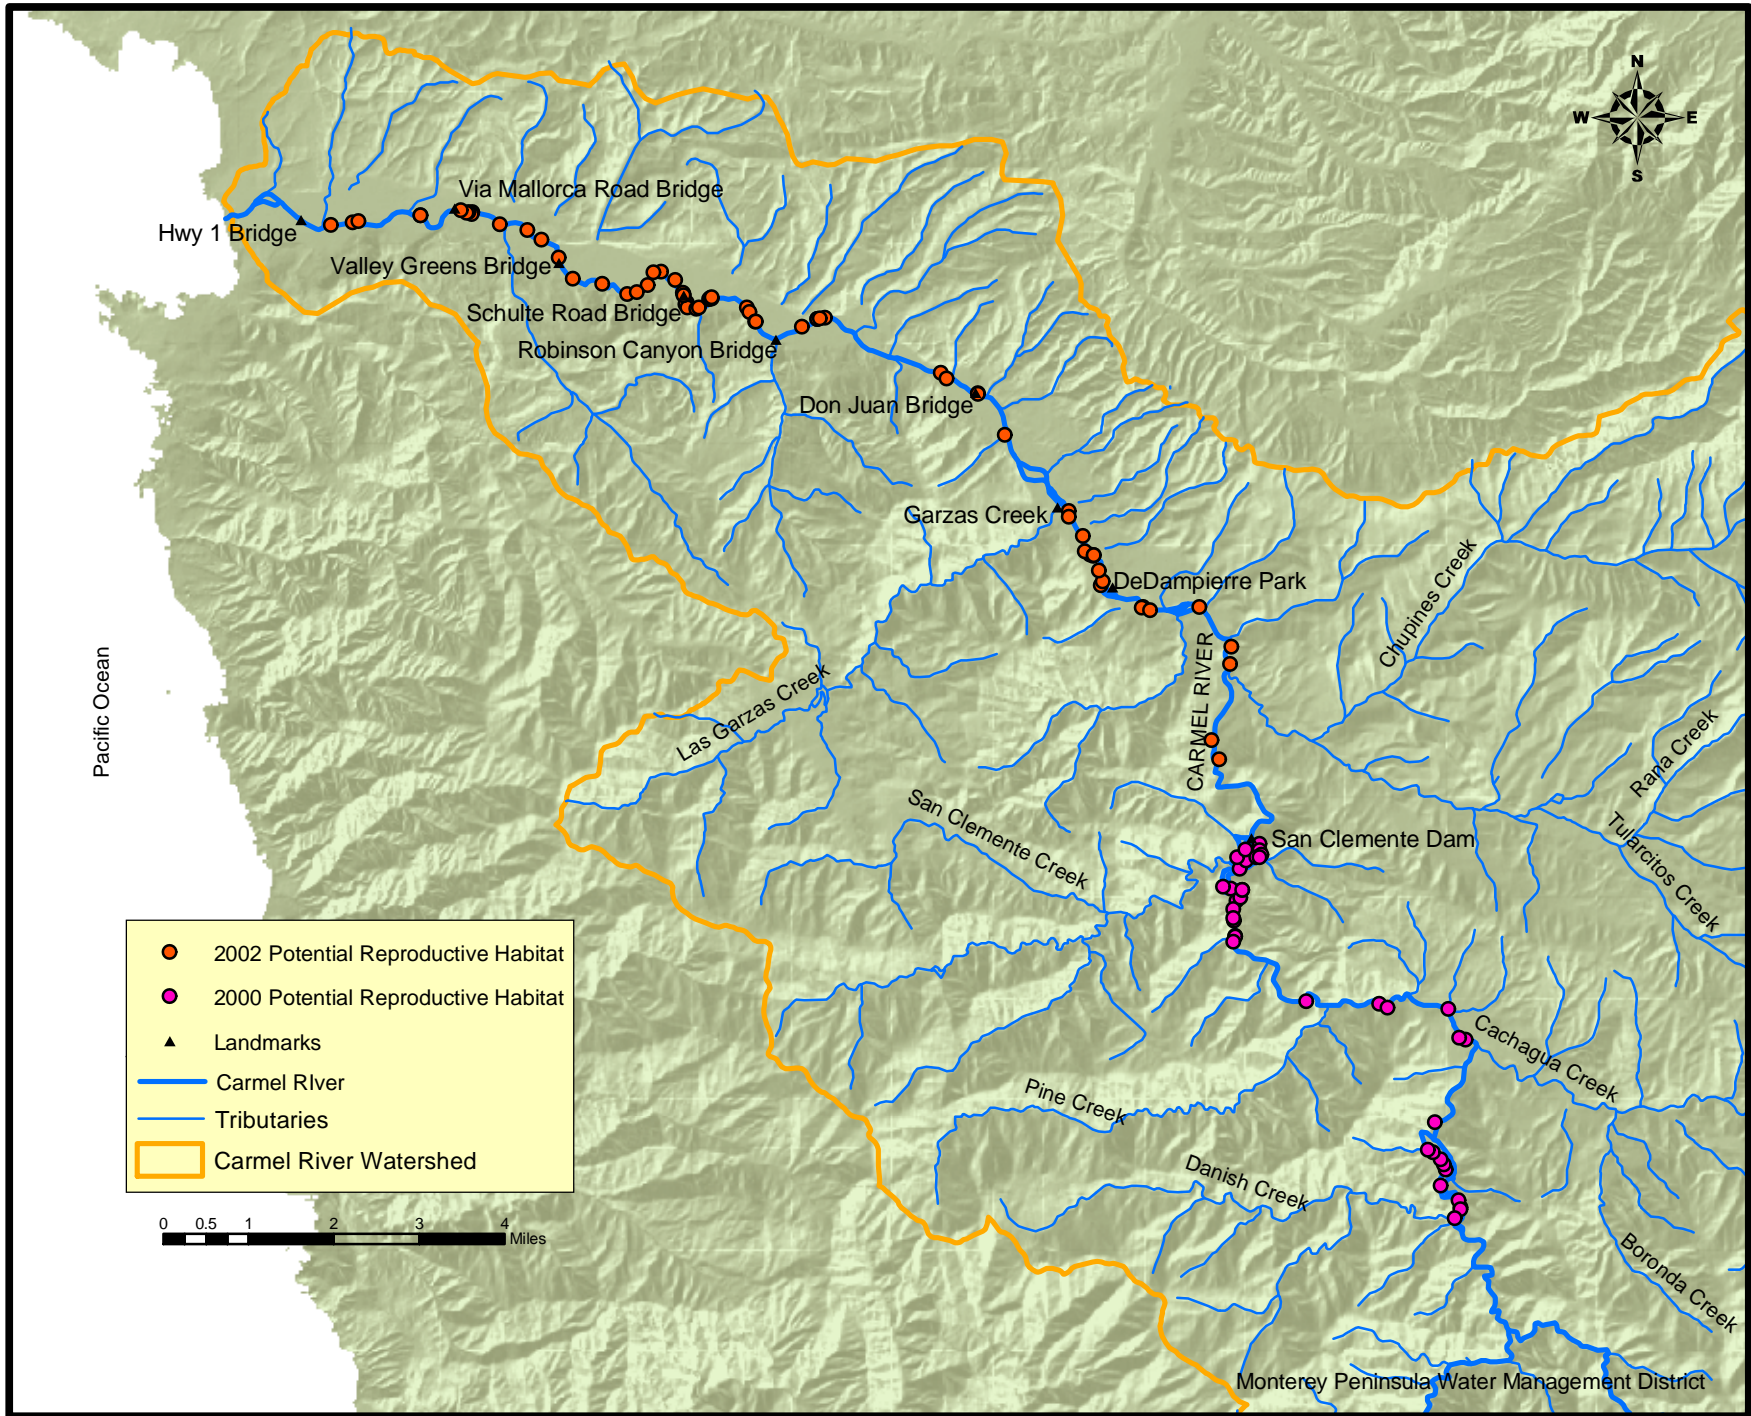

2000 & 2002 CA Red-legged Frog Potential Reproductive Habitat Survey, Carmel River

Map 5.5.2.2-7