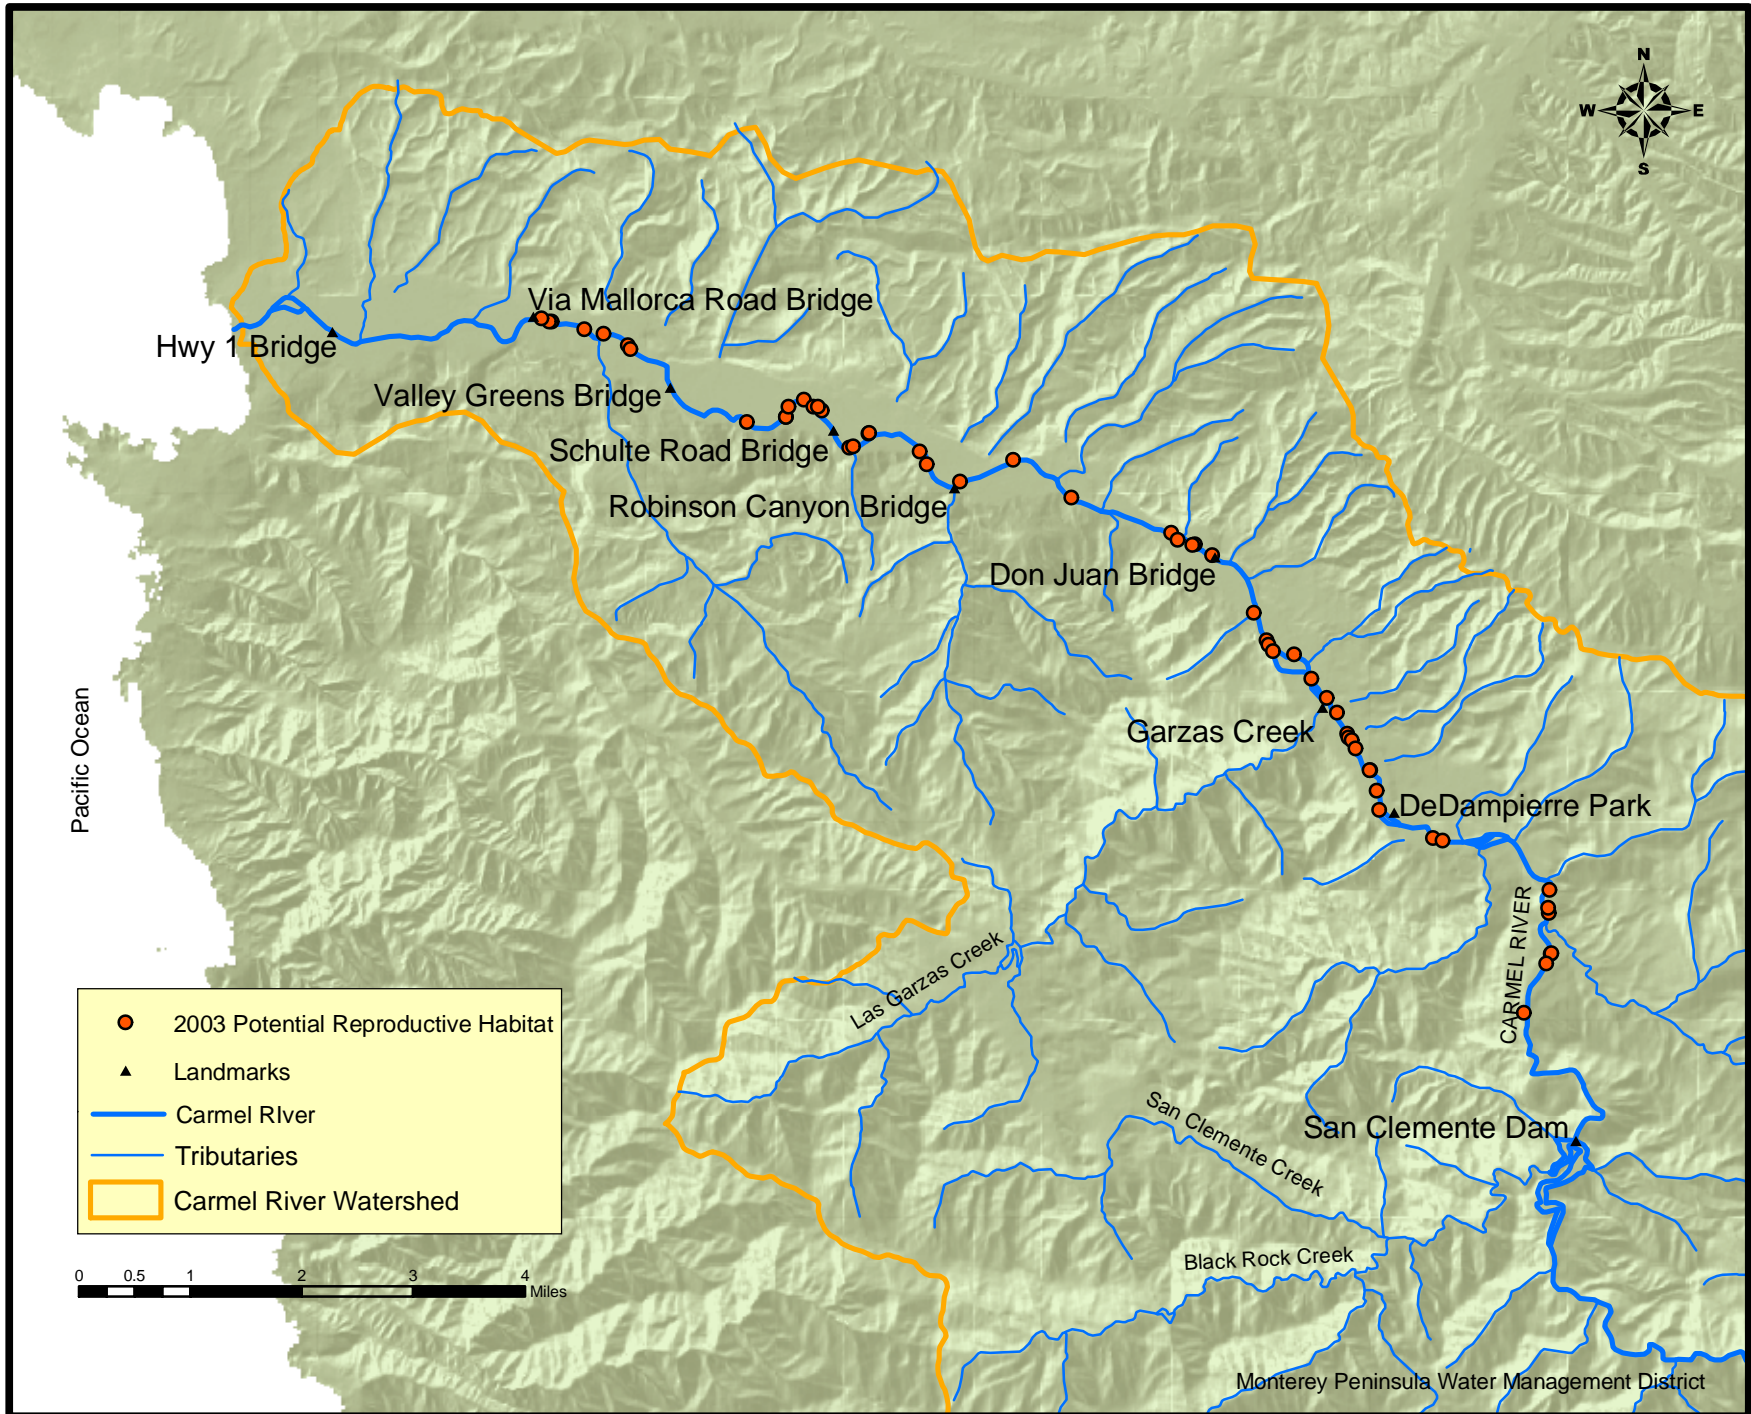

2003 CA Red-legged Frog Potential Reproductive Habitat Survey, Carmel River

Map 5.5.2.2-8