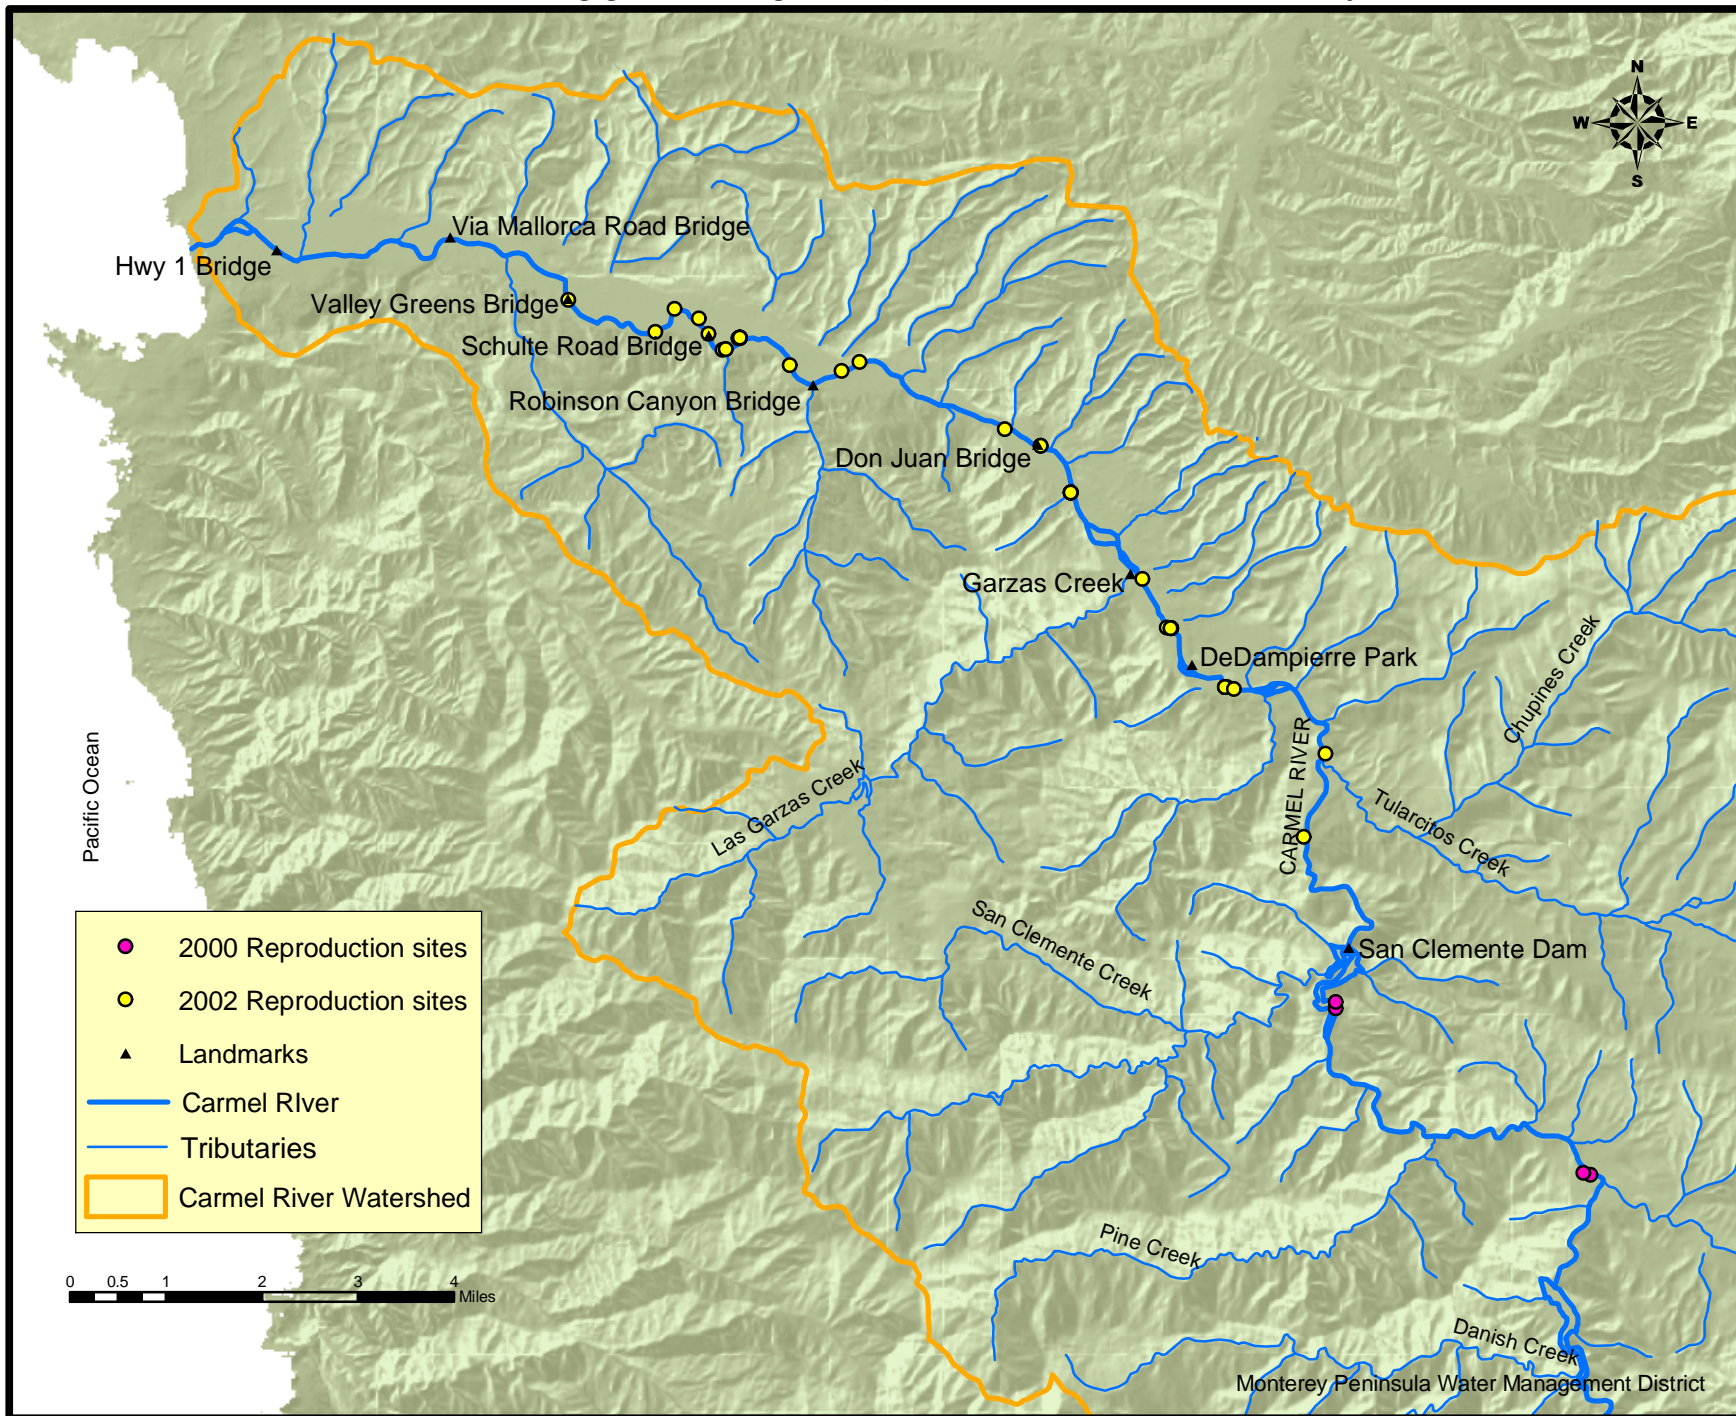

# 2000 & 2002 CA Red-legged Frog Reproduction Site Surveys, Carmel River

Map 5.5.2.2-5