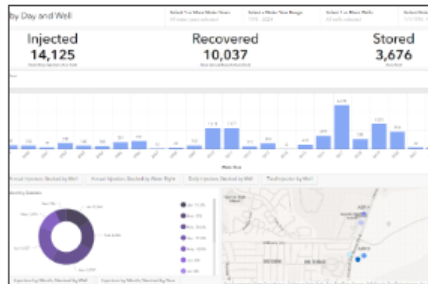

GIS at MPWMD

The People

GIS at MPWMD

Projects

Monterey Peninsula Water Management District GIS Application Matrix

GIS at MPWMD

Maps and Apps

Featured Maps and Apps

Dashboard
Dashboard_ASR Operations
Aquifer storage and recovery (ASR) dashboard in the Monterey Peninsula, managed by M. Hamil

Web Experience
Monterey Peninsula Water Man...
General Use Web Experience parcel and well assets

Instant App
Water Supply Charge Map Viewer
Basic App of water supply charges by parcel, updated August 2024. Parcels colored based on fees

Dashboard
Water Supply Charge Web Das...
Interactive analytics tools to evaluate water supply charges and details