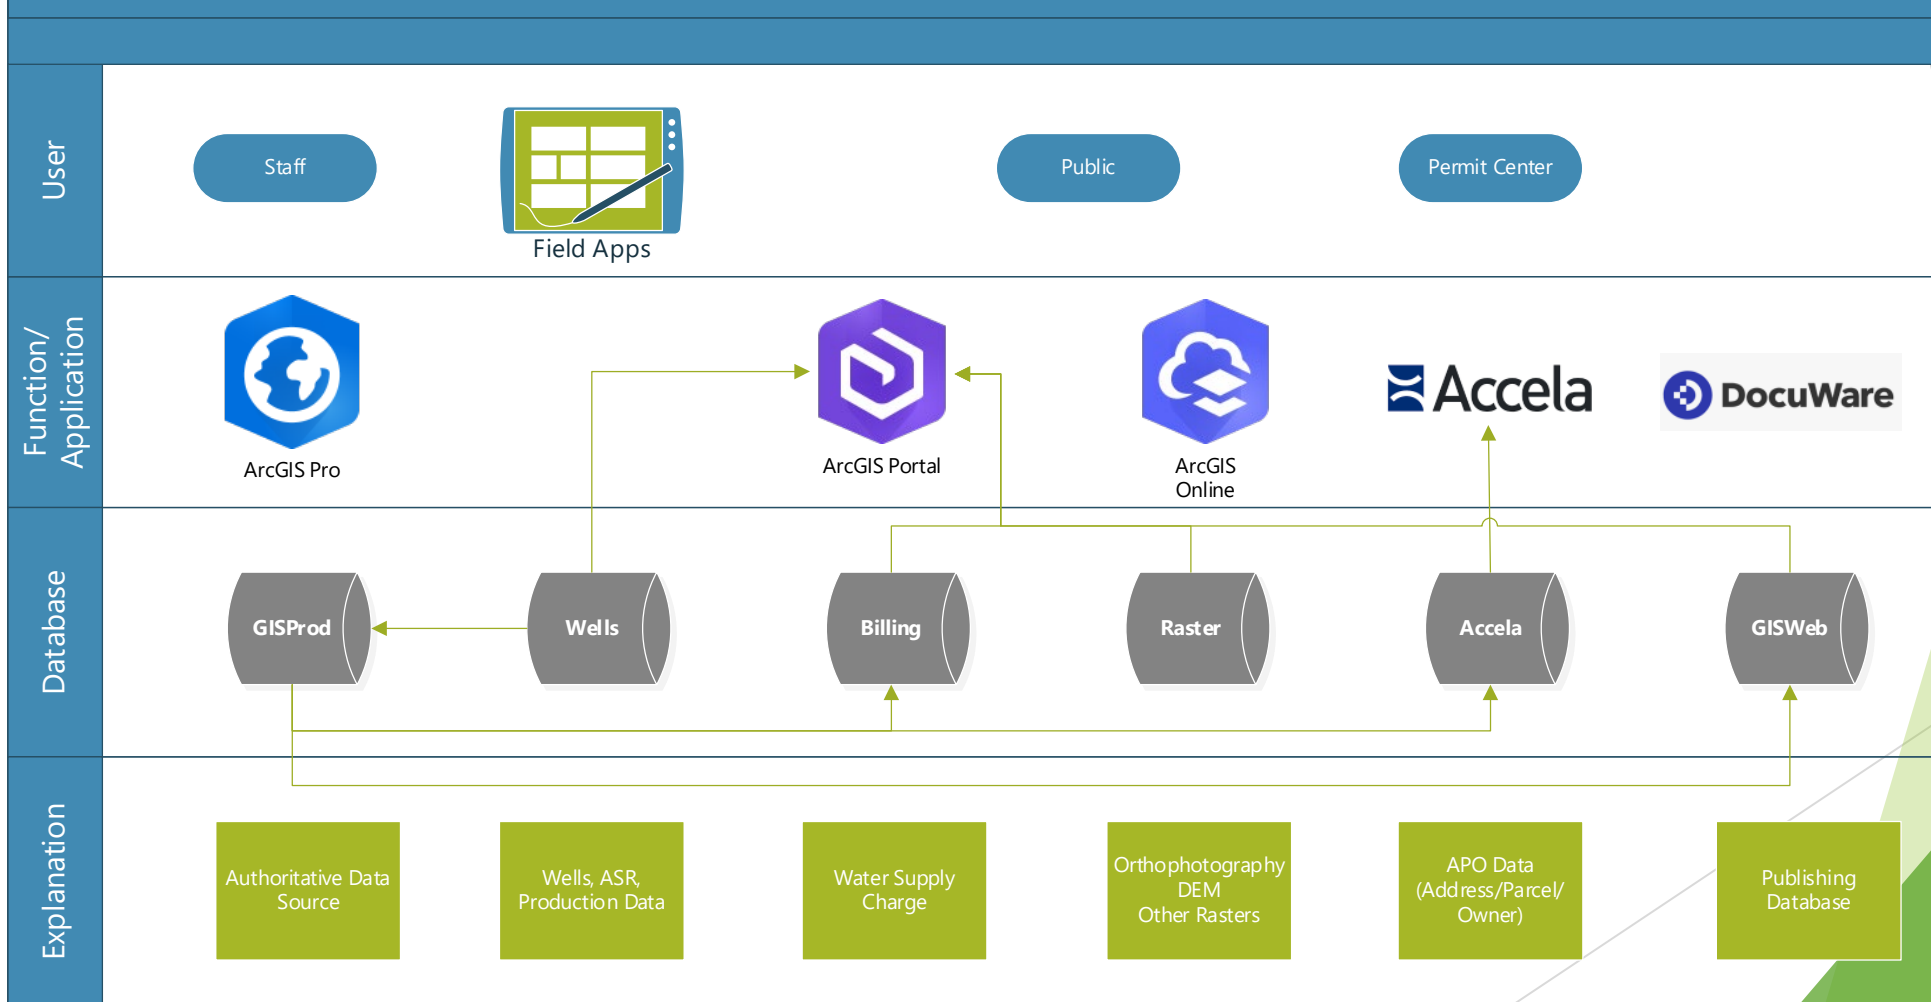

GIS at MPWMD

The People

GIS at MPWMD

Projects

Monterey Peninsula Water Management District GIS Application Matrix

GIS at MPWMD

Maps and Apps

Featured Maps and Apps

Dashboard
Dashboard_ASR Operations
Aquifer storage and recovery (ASR) dashboard in the Monterey Peninsula, managed by M. Hamil

Web Experience
Monterey Peninsula Water Man...
General Use Web Experience parcel and well assets

Instant App
Water Supply Charge Map Viewer
Basic App of water supply charges by parcel, updated August 2024. Parcels colored based on fees

Dashboard
Water Supply Charge Web Das...
Interactive analytics tools to evaluate water supply charges and details

GIS at MPWMD

Project Summary

Project	Lead	Status
Field App for Well / Meter Permits	Jon Lear	In Process
Water Production Database and Management Tool(s)	Maureen Hamilton	In Process
Well Data / Maps / Apps	Jon Lear	In Process
Drone / ArcGIS Program	William Banker-Hix	In Process
3D Analysis Upper Carmel River	William Banker-Hix	In Process
GIS DocuWare Integration	Jon Lear	2025
Accela / GIS Integration	P. Kelleher	Complete
Monthly Maintenance County Data (Address/Parcel/Owner)	P. Kelleher	Ongoing
Water Supply Charge Program	P. Kelleher	Ongoing
Conservation Data/Maps/Apps		TBD
Environmental Data/Maps/Apps		TBD
Open Data / Public Access Tools		TBD