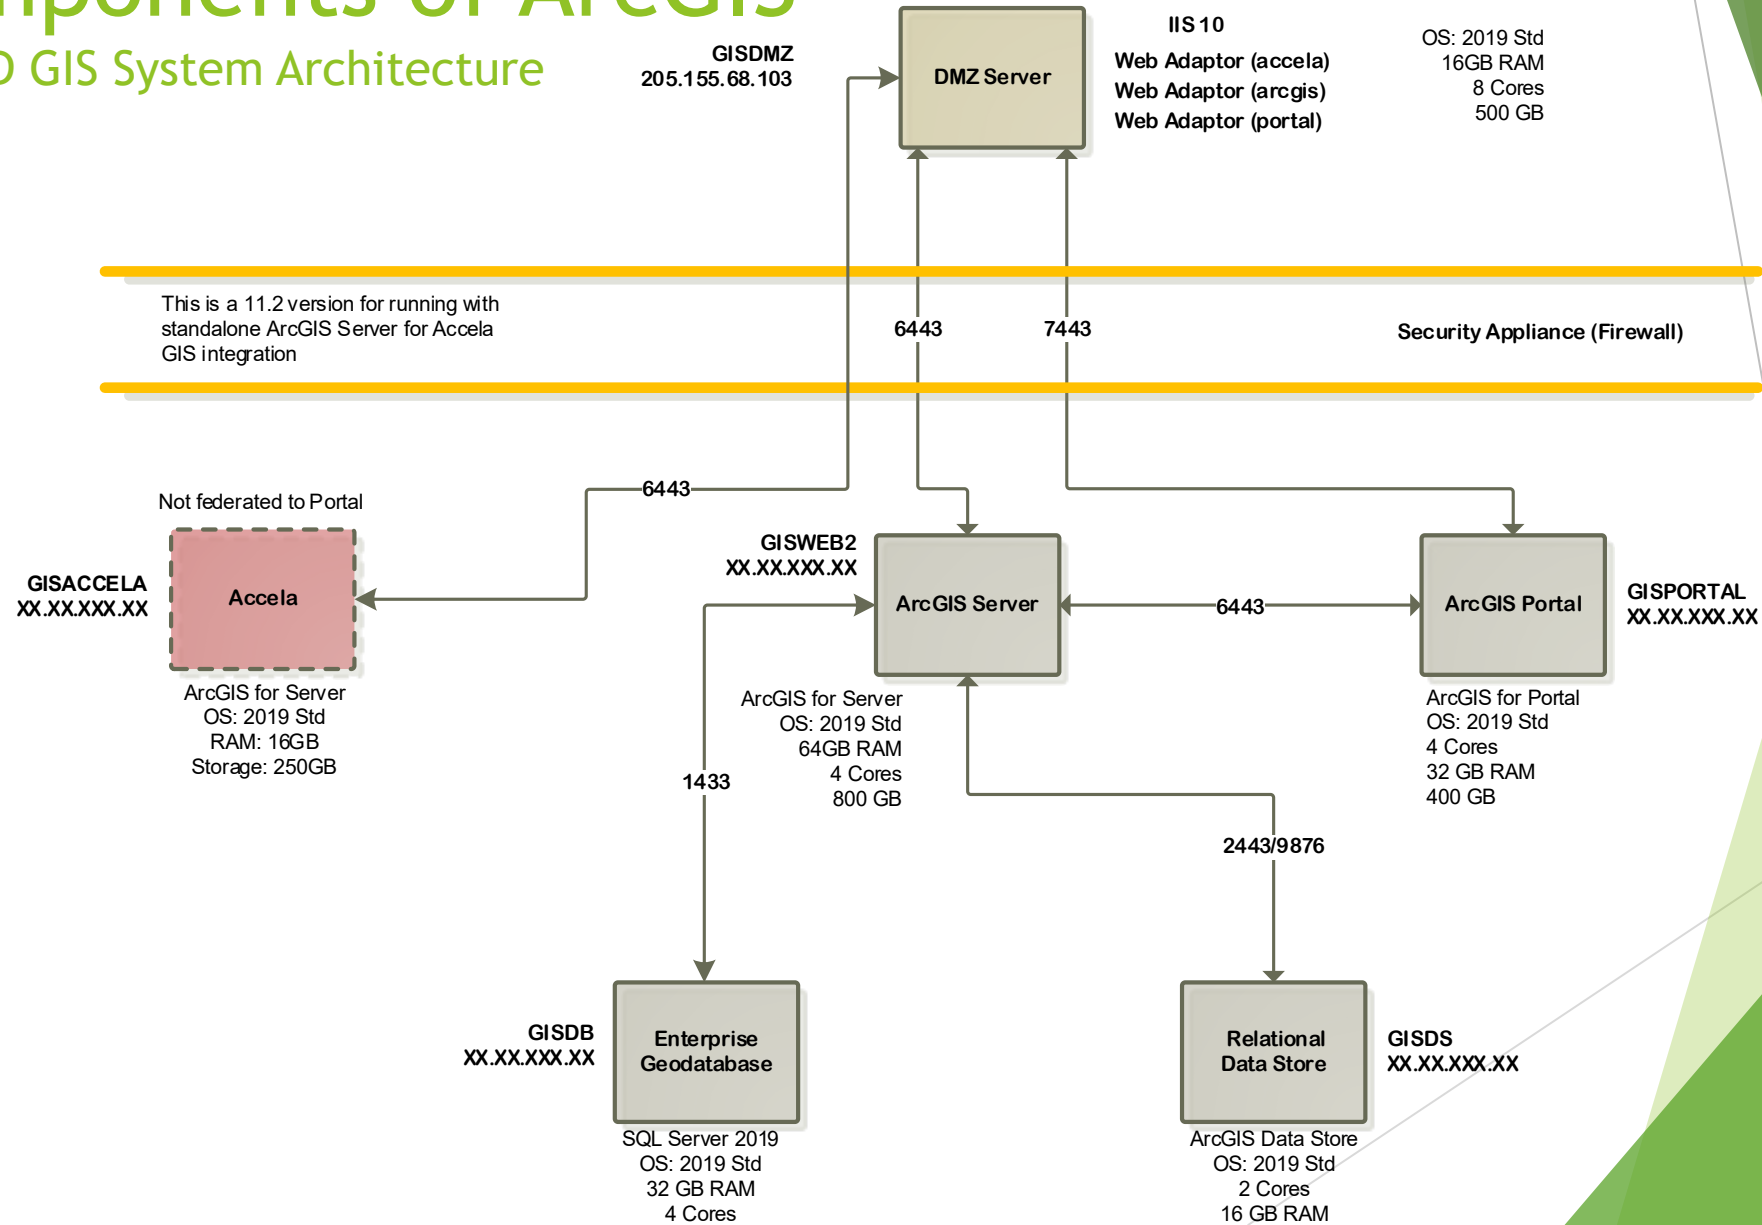

Geographic Information System

Status Report September 16, 2024

Introduction

Components of ArcGIS

The Software & Hardware that comprise the system

Components of ArcGIS

MPWMD GIS System Architecture

ArcGIS Enterprise Architecture
<https://gisweb.mpwmd.net>

Dashboard
Dashboard_ASR Operations
Aquifer storage and recovery (ASR) dashboard in the Monterey Peninsula, managed by M. Hamil

Web Experience
Monterey Peninsula Water Man...
General Use Web Experience parcel and well assets

Instant App
Water Supply Charge Map Viewer
Basic App of water supply charges by parcel, updated August 2024. Parcels colored based on fees

Dashboard
Water Supply Charge Web Das...
Interactive analytics tools to evaluate water supply charges and details

GIS at MPWMD

Project Summary

Project	Lead	Status
Field App for Well / Meter Permits	Jon Lear	In Process
Water Production Database and Management Tool(s)	Maureen Hamilton	In Process
Well Data / Maps / Apps	Jon Lear	In Process
Drone / ArcGIS Program	William Banker-Hix	In Process
3D Analysis Upper Carmel River	William Banker-Hix	In Process
GIS DocuWare Integration	Jon Lear	2025
Accela / GIS Integration	P. Kelleher	Complete
Monthly Maintenance County Data (Address/Parcel/Owner)	P. Kelleher	Ongoing
Water Supply Charge Program	P. Kelleher	Ongoing
Conservation Data/Maps/Apps		TBD
Environmental Data/Maps/Apps		TBD
Open Data / Public Access Tools		TBD