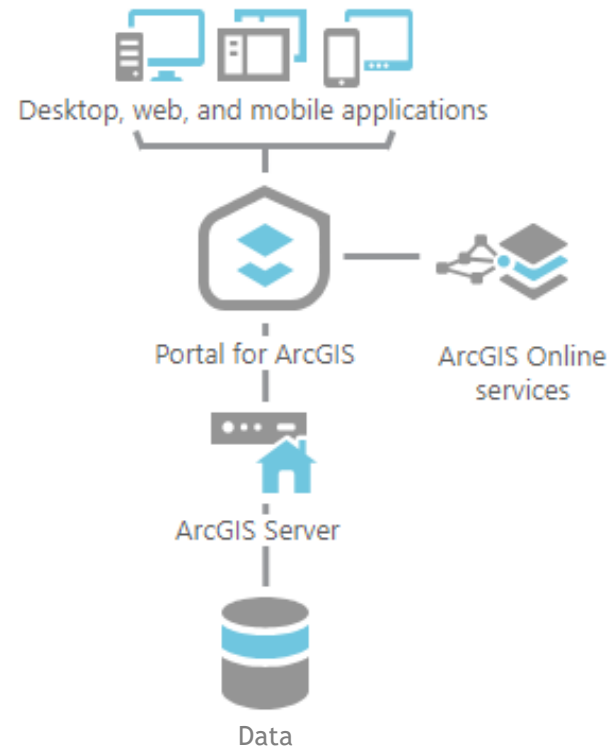

Geographic Information System

Status Report September 16, 2024

Introduction

Components of ArcGIS

The Software & Hardware that comprise the system

Components of ArcGIS

MPWMD GIS System Architecture

ArcGIS Enterprise Architecture
<https://gisweb.mpwmd.net>

Dashboard
Dashboard_ASR Operations
Aquifer storage and recovery (ASR) dashboard in the Monterey Peninsula, managed by M. Hamil

Web Experience
Monterey Peninsula Water Man...
General Use Web Experience parcel and well assets

Instant App
Water Supply Charge Map Viewer
Basic App of water supply charges by parcel, updated August 2024. Parcels colored based on fees

Dashboard
Water Supply Charge Web Das...
Interactive analytics tools to evaluate water supply charges and details

GIS at MPWMD

Project Summary

Project	Lead	Status
Field App for Well / Meter Permits	Jon Lear	In Process
Water Production Database and Management Tool(s)	Maureen Hamilton	In Process
Well Data / Maps / Apps	Jon Lear	In Process
Drone / ArcGIS Program	William Banker-Hix	In Process
3D Analysis Upper Carmel River	William Banker-Hix	In Process
GIS DocuWare Integration	Jon Lear	2025
Accela / GIS Integration	P. Kelleher	Complete
Monthly Maintenance County Data (Address/Parcel/Owner)	P. Kelleher	Ongoing
Water Supply Charge Program	P. Kelleher	Ongoing
Conservation Data/Maps/Apps		TBD
Environmental Data/Maps/Apps		TBD
Open Data / Public Access Tools		TBD